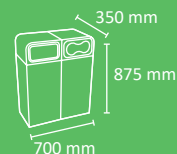

### Colores

Cuerpo Bocas Selectivas

Easy Empty

Available colour for plastic bags "Slim-Fit"

OUTDOOR

INDOOR

manufactured by Cervic Environment

120L

PACKAGING-LOGISTIC DETAILS

Description	u. / pallet	Type of Packing Palletised	Pallet Measures mm*			Pallet Wheight	Volume
			Large	Width	Heigh		
Brussels bin 2 W 120 l.	6	shrink wrapped	1200	800	2000	287 Kg	1,92 m <sup>3</sup>