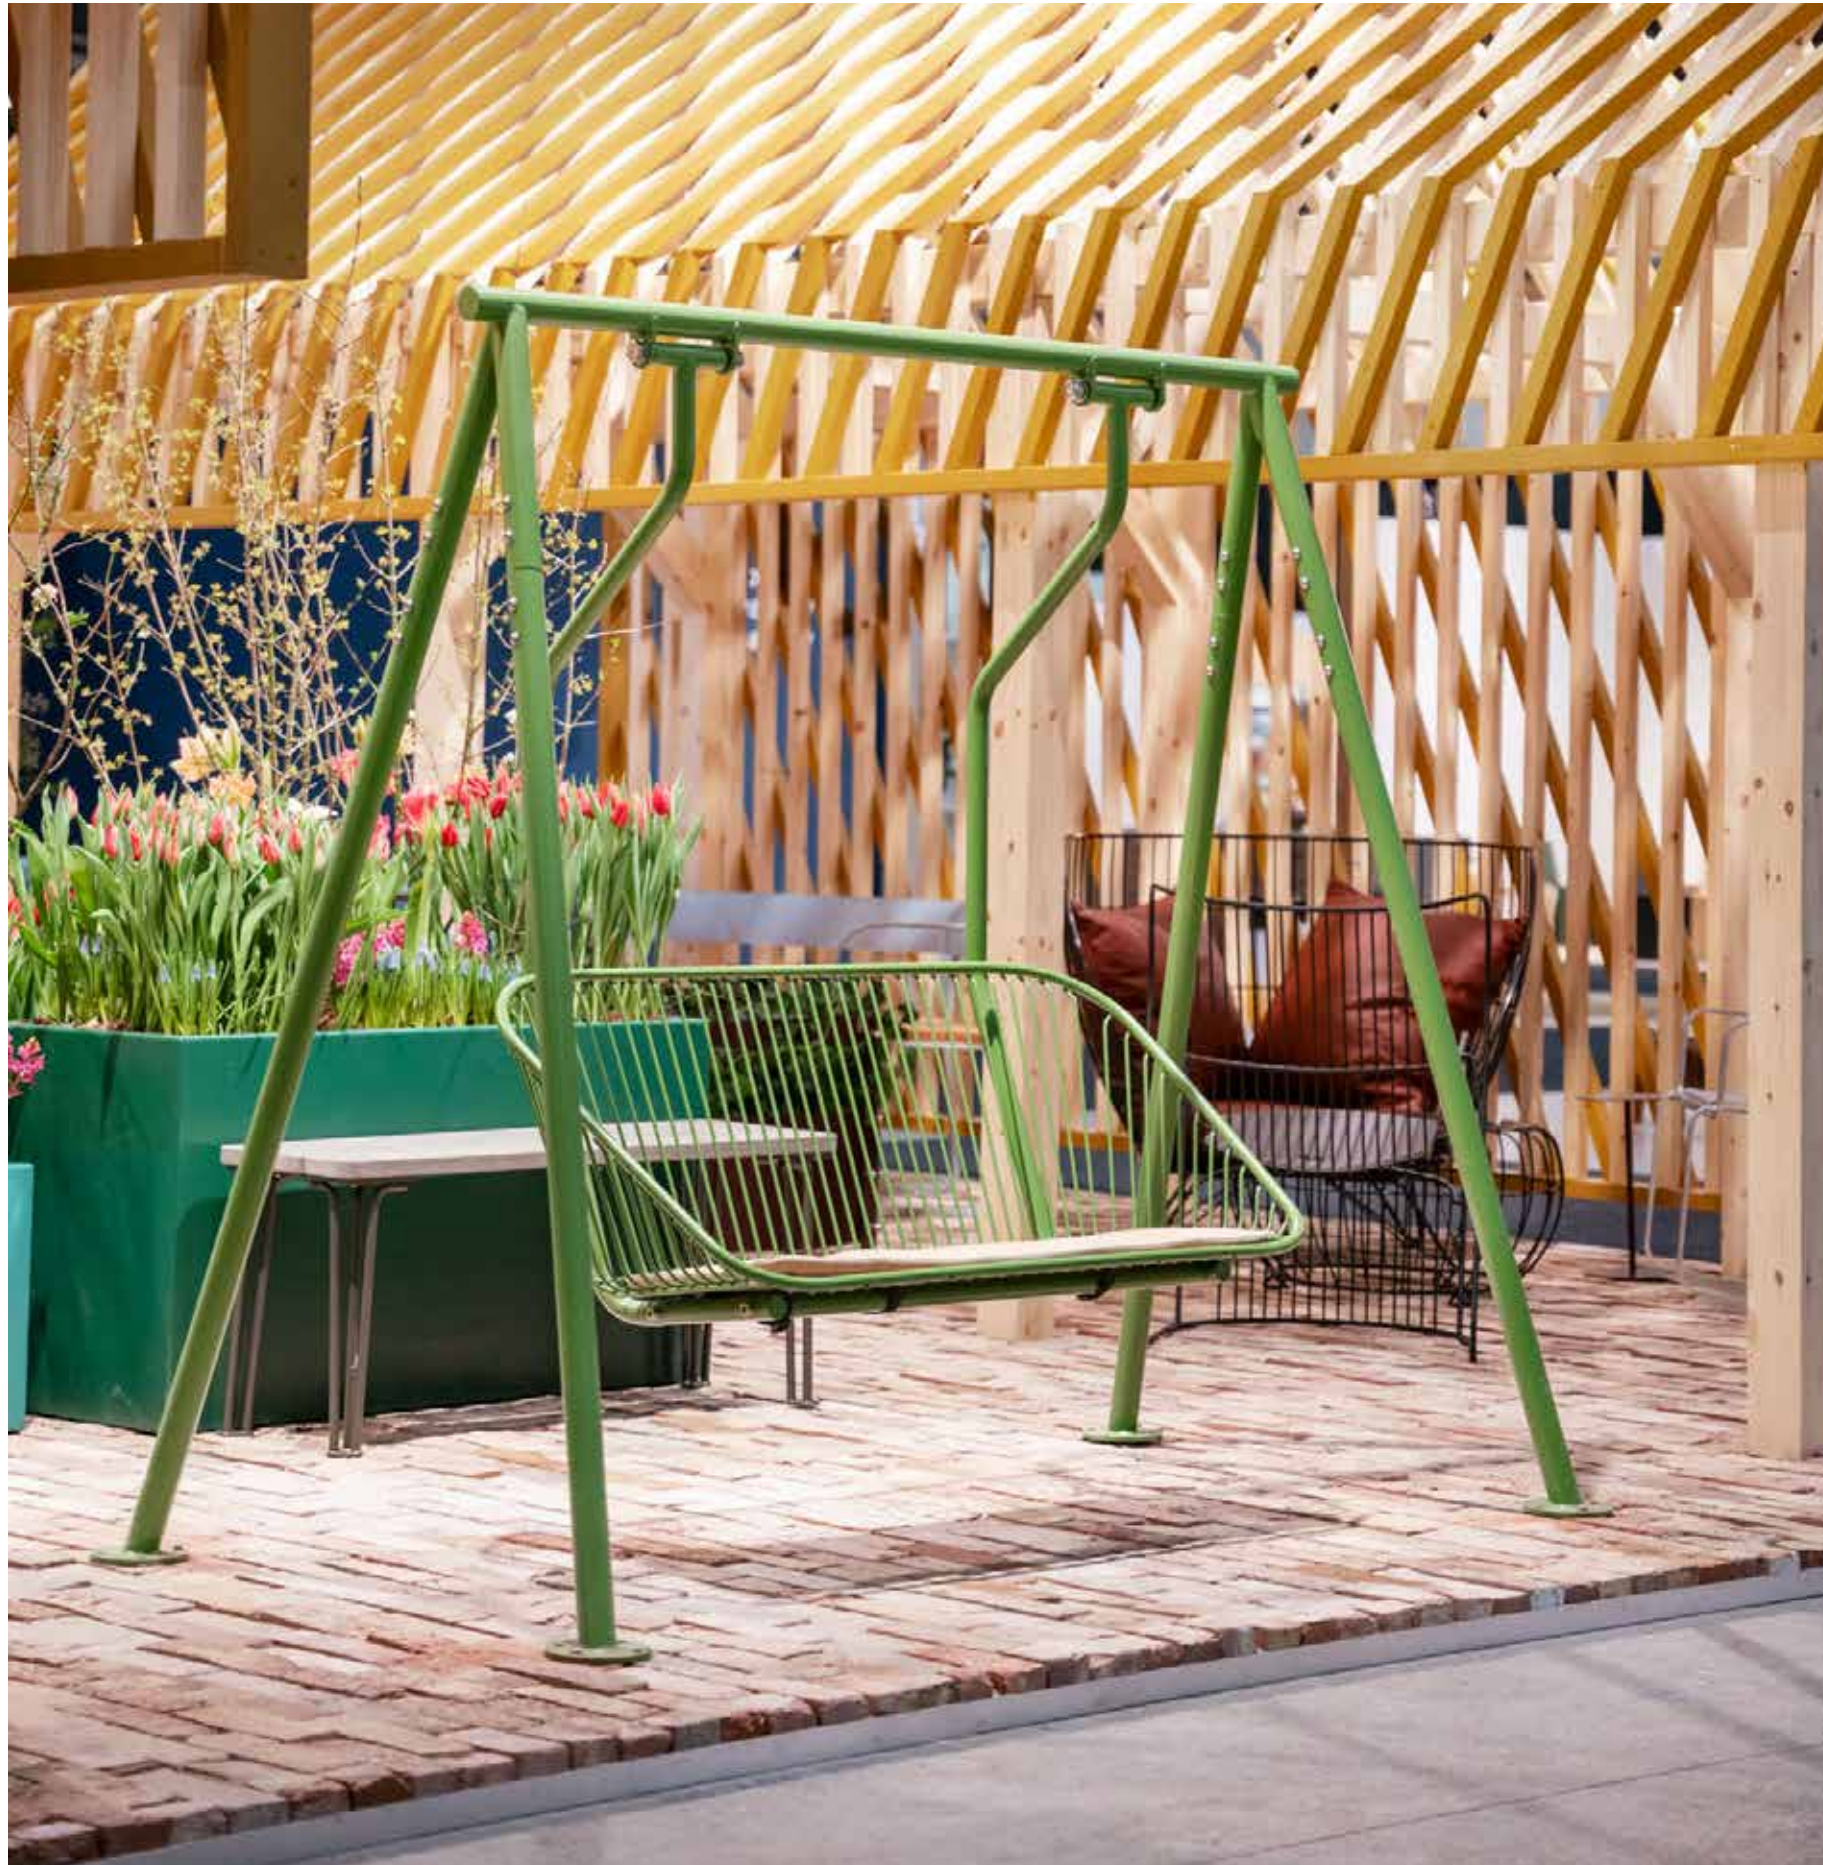

Korg Armchair

Thomas Bernstrand

The Korg armchair combines a neat, expressive design with practical functionality. Anchored to a cylindrical base, its grid pattern forms a striking graphic element. Made to be maintenance-free, the armchair's steel construction allows water to drain away easily, making it ideal for outdoor settings.

Korg Park Bench

Thomas Bernstrand

The Park Bench is a versatile two-seater, ideal for creating inviting spaces in rows for group settings or as individual seats placed, for example, to capture stunning views. Whether arranged to encourage social interactions or positioned as a cozy spot for two, the Korg Park Bench offers a flexible seating solution for any environment.

The bench can be assembled into several parts and variations, see Korg building system.

Korg Swing Sofa

Thomas Bernstrand

The Korg series is now complete with the addition of a swing sofa, adding a playful yet elegant touch to this versatile furniture family. Suspended from two bars on a sturdy, A-shaped steel frame bolted securely to the ground, the swing sofa combines comfort with durability. Like the other pieces in the Korg series, the sofa's mesh design keeps it low-maintenance and dry, as water easily drains, making it an ideal choice for open outdoor spaces.

The seat and frame can be ordered in different colours for a more varied and playful expression.

Korg Bar Stool and Table

Thomas Bernstrand

The newest addition to the Korg series is the Bar stool and high table, further completing the collection. Sitting at a higher level is increasingly requested in public and outdoor spaces, often suited for work, social gatherings, or events. With this high-seating option, the entire Korg series can be incorporated to create a streamlined and cohesive design, adding both functionality and a confident sense of style.