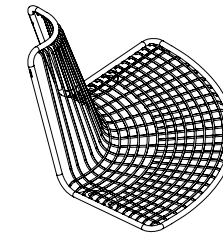

Korg Modular Furniture System

**Backed Bench Module
Middle Section**

U12-35FC, 81 cm long
U12-35FSC, 101 cm long
U12-35FLC, 162 cm long

**Backed Bench Module
Right-Hand End Section**

U12-35AC/HÖ

**Backed Bench Module
Left-Hand End Section**

U12-35CC/VÄ

**Backed Bench Module
Concav Corner Section**

U12-35EC

**Backed Bench Module
Convex Corner Section**

U12-35DC

Ground-Mounted Legs

U12-32MC-BEN

Attachable Legs