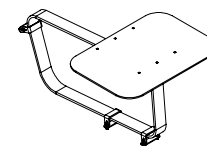

Armrest With Table

U12-36 BORD