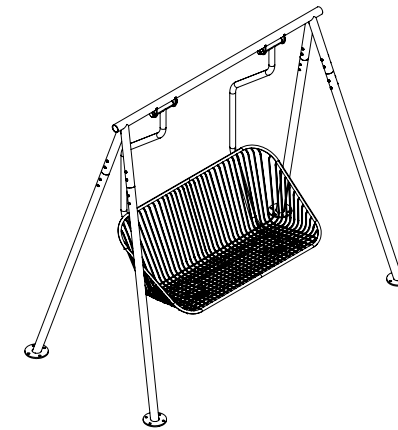

Korg Armchair

Thomas Bernstrand

The Korg armchair combines a neat, expressive design with practical functionality. Anchored to a cylindrical base, its grid pattern forms a striking graphic element. Made to be maintenance-free, the armchair's steel construction allows water to drain away easily, making it ideal for outdoor settings.

Korg Park Bench

Thomas Bernstrand

The Park Bench is a versatile two-seater, ideal for creating inviting spaces in rows for group settings or as individual seats placed, for example, to capture stunning views. Whether arranged to encourage social interactions or positioned as a cozy spot for two, the Korg Park Bench offers a flexible seating solution for any environment.

The bench can be assembled into several parts and variations, see Korg building system.

Korg Swing Sofa

Thomas Bernstrand

The Korg series is now complete with the addition of a swing sofa, adding a playful yet elegant touch to this versatile furniture family. Suspended from two bars on a sturdy, A-shaped steel frame bolted securely to the ground, the swing sofa combines comfort with durability. Like the other pieces in the Korg series, the sofa's mesh design keeps it low-maintenance and dry, as water easily drains, making it an ideal choice for open outdoor spaces.

U12-34/BAR

Park Bench

U12-32N

Park Bench

U12-32M

Swing Sofa

U12-38

Korg Modular Furniture System