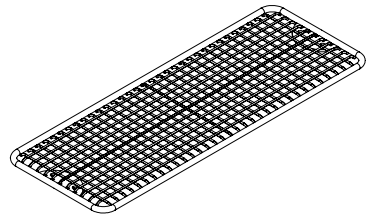

Korg Modular Furniture System

**Backed Bench Module
Middle Section**

U12-35FC, 81 cm long
U12-35FSC, 101 cm long
U12-35FLC, 162 cm long

**Backed Bench Module
Right-Hand End Section**

U12-35AC/HÖ

**Backed Bench Module
Left-Hand End Section**

U12-35CC/VÄ

**Backed Bench Module
Concav Corner Section**

U12-35EC

**Backed Bench Module
Convex Corner Section**

U12-35DC

Ground-Mounted Legs

U12-32MC-BEN

Attachable Legs

U12-32NC-BEN

Freestanding Legs

U12-32FC-BEN

Armrest With Table

U12-36 BORD

Armrest

U12-36

Korg Modular Furniture System

Bench Module
Middle Section

U12-37/MITT, 81 cm long

Bench Module
End Section

U12-37/SLUT, 81 cm long

Bench Module
Corner Section

U12-37V

Legs
Ground-Mounted

U12-37MC-BEN