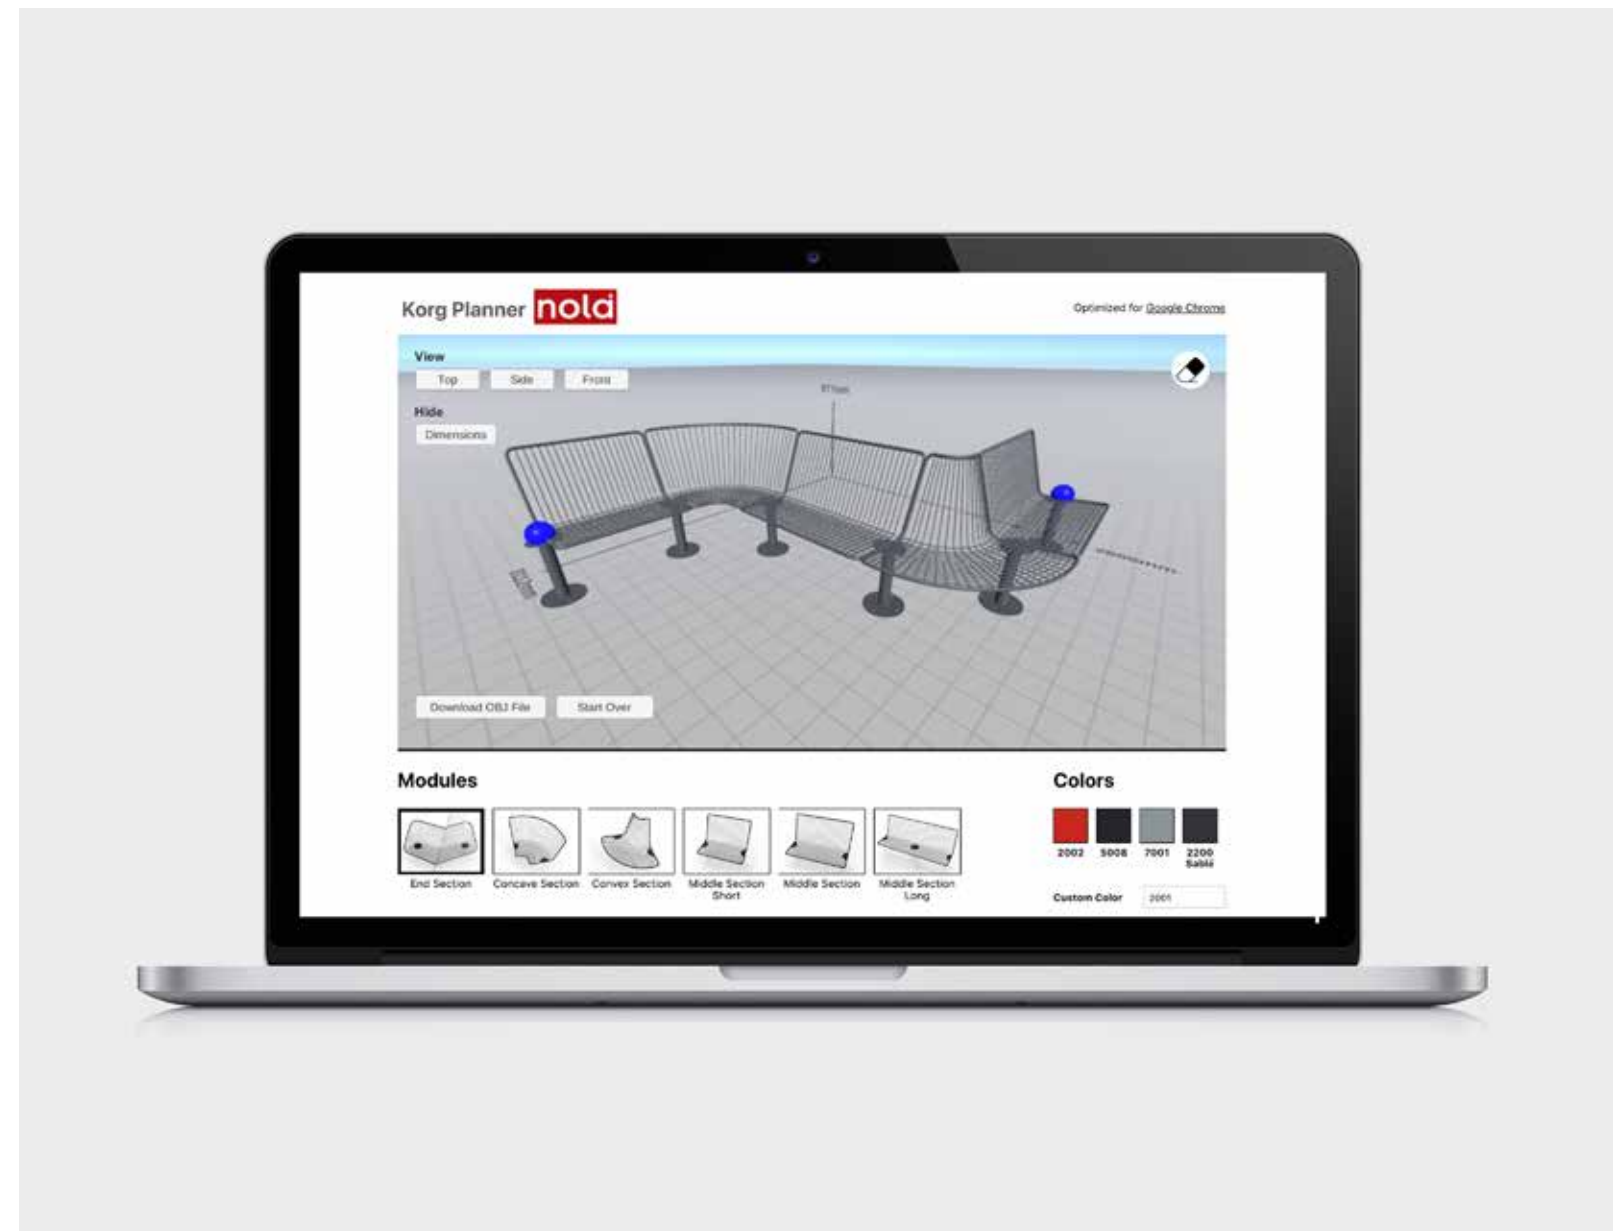

Korg planner - A digital planning tool

With Korg planner it's possible to test a design idea, customize it according to your own preferences, and to colour, shape and instantly create a simple pdf with the Korg system in a unique design. With the planner, your own ideas can be woven in as early as the drawing stage and be better adapted to site conditions.

"With Korg planner, I hope that more people will have the opportunity to see the true potential of Korg," says Thomas Bernstrand, the designer behind the Korg furniture system. "Many of my furniture designs are flexible and made to fit together in constellations, and to be adapted to the site and given conditions. It will be exciting to see where this leads," concludes Thomas.

korgplanner.nola.se

Korg planner, digital planning tool for the Korg furniture system, design Thomas Bernstrand.