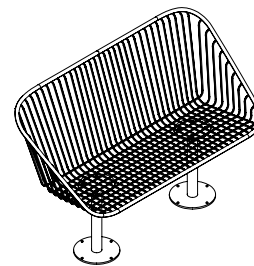

Park Bench

U12-32N