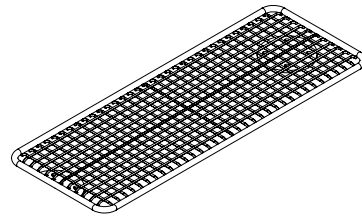

Korg Modular Furniture System

**Backed Bench Module
Middle Section**

U12-35FC, 81 cm long
U12-35FSC, 101 cm long
U12-35FLC, 162 cm long

**Backed Bench Module
Right-Hand End Section**

U12-35AC/HÖ

**Backed Bench Module
Left-Hand End Section**

U12-35CC/VÄ

**Backed Bench Module
Concav Corner Section**

U12-35EC

**Backed Bench Module
Convex Corner Section**

U12-35DC

Ground-Mounted Legs

U12-32MC-BEN

Attachable Legs

U12-32NC-BEN

Freestanding Legs

U12-32FC-BEN

Armrest With Table

U12-36 BORD

Armrest

U12-36

Korg Modular Furniture System

Bench Module
Middle Section

U12-37/MITT, 81 cm long

Bench Module
End Section

U12-37/SLUT, 81 cm long

Bench Module
Corner Section

U12-37V

Legs
Ground-Mounted

U12-37MC-BEN