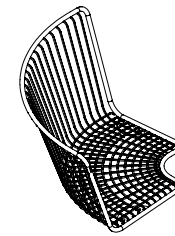

Korg Armchair

Thomas Bernstrand

The Korg armchair combines a neat, expressive design with practical functionality. Anchored to a cylindrical base, its grid pattern forms a striking graphic element. Made to be maintenance-free, the armchair's steel construction allows water to drain away easily, making it ideal for outdoor settings.

The seat and frame can be ordered in different colours for a more varied and playful expression.

Korg Bar Stool and Table

Thomas Bernstrand

The newest addition to the Korg series is the Bar stool and high table, further completing the collection. Sitting at a higher level is increasingly requested in public and outdoor spaces, often suited for work, social gatherings, or events. With this high-seating option, the entire Korg series can be incorporated to create a streamlined and cohesive design, adding both functionality and a confident sense of style.

Korg Modular Furniture System

**Backed Bench Module
Middle Section**

U12-35FC, 81 cm long
U12-35FSC, 101 cm long
U12-35FLC, 162 cm long

**Backed Bench Module
Right-Hand End Section**

U12-35AC/HÖ

**Backed Bench Module
Left-Hand End Section**

U12-35CC/VÄ

**Backed Bench Module
Concav Corner Section**

U12-35EC

**Backed Bench Module
Convex Corner Section**

U12-35DC

Ground-Mounted Legs

U12-32MC-BEN

Attachable Legs