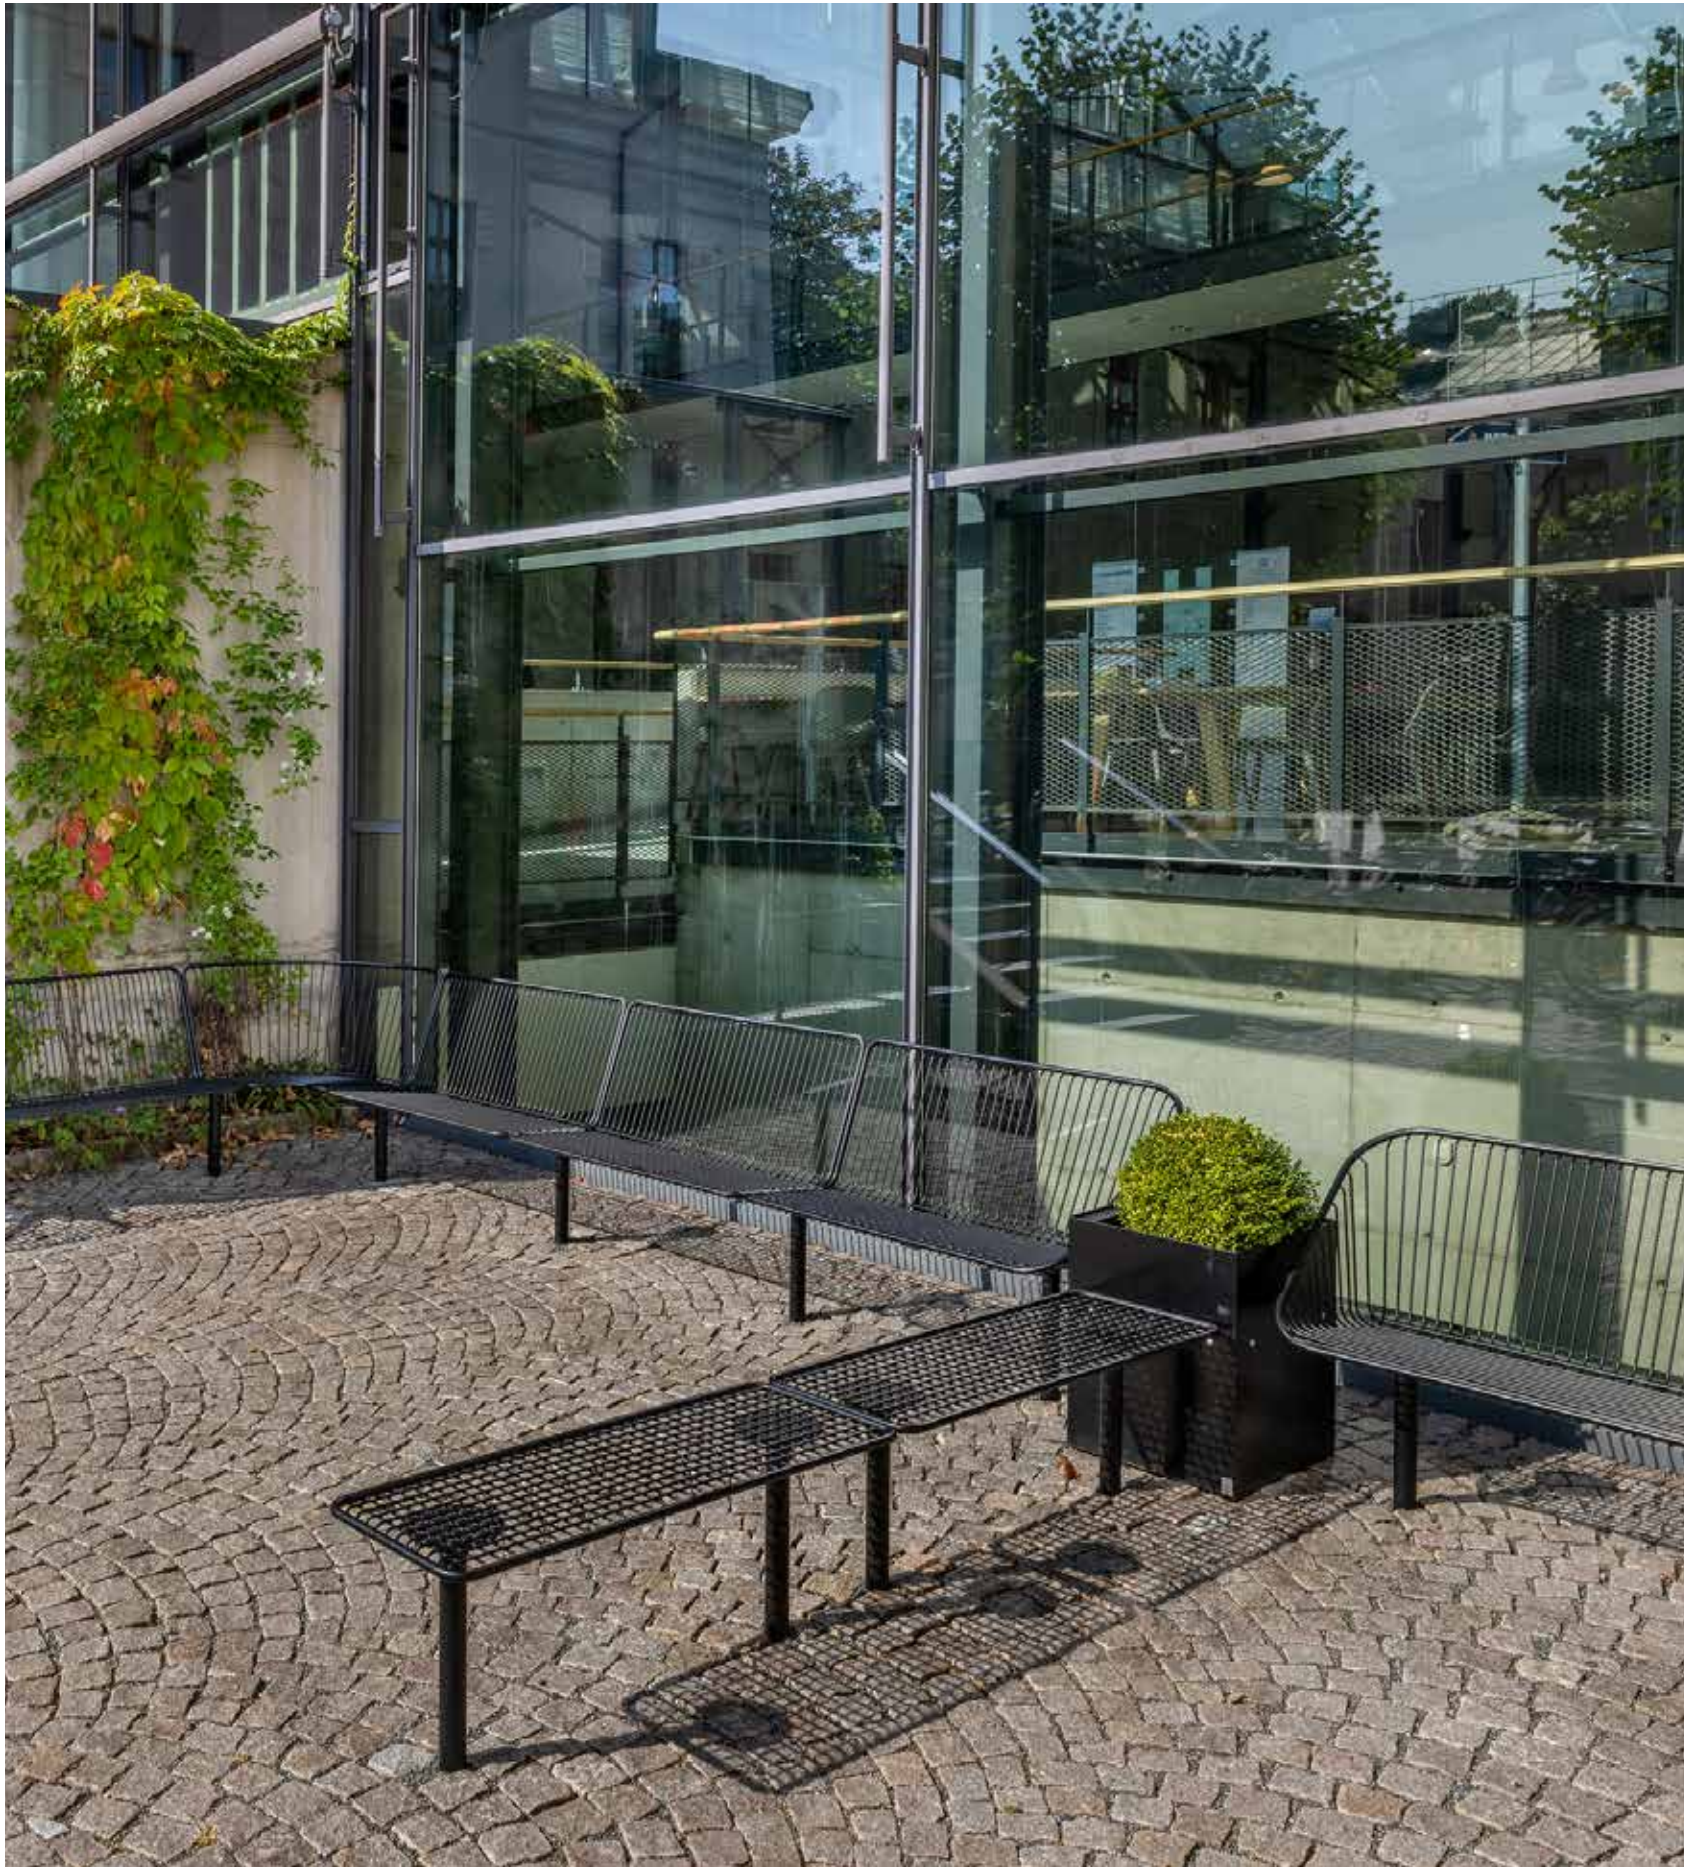

Korg Modular Furniture System

Thomas Bernstrand

Crafted in the same style as the individual Korg products, this modular furniture system is as flexible as it is versatile. The system is comprised of armchairs, backed benches and modular units. An attachable version was designed for installation outdoors, while a free-standing model has been created for indoor use.