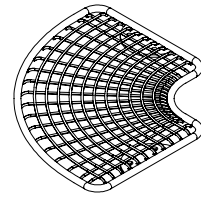

Korg Modular Furniture System

**Backed Bench Module
Middle Section**

U12-35FC, 81 cm long
U12-35FSC, 101 cm long
U12-35FLC, 162 cm long

**Backed Bench Module
Right-Hand End Section**

U12-35AC/HÖ

**Backed Bench Module
Left-Hand End Section**

U12-35CC/VÄ

**Backed Bench Module
Concav Corner Section**

U12-35EC

**Backed Bench Module
Convex Corner Section**

U12-35DC

Ground-Mounted Legs

U12-32MC-BEN

Attachable Legs

U12-32NC-BEN

Freestanding Legs

U12-32FC-BEN

Armrest With Table

U12-36 BORD

Armrest

U12-36

Korg Modular Furniture System

Bench Module
Middle Section

U12-37/MITT, 81 cm long

Bench Module
End Section

U12-37/SLUT, 81 cm long

Bench Module
Corner Section

U12-37V

Legs
Ground-Mounted

U12-37MC-BEN