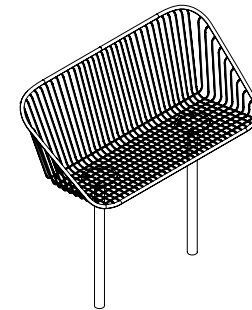

Park Bench

U12-32M