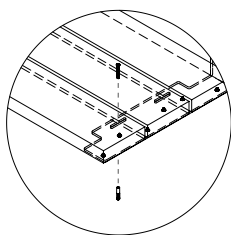

Sizes in cm

Material: Nordic pine PEFC™ wood or tropical wood FSC® certified.

Weight: Ivy (32kg) / Ivy Backrest (56kg) / Ivy Backrest Armrest (60kg).

Placement system

Fixing with threaded screws into the wall.

IVY

IVY BACKREST

**STRAT
BACKREST ARMREST**