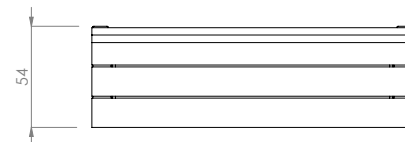

IVY

IVY BACKREST

**STRAT
BACKREST ARMREST**