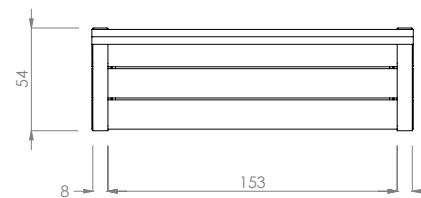

IVY

IVY BACKREST

**STRAT
BACKREST ARMREST**