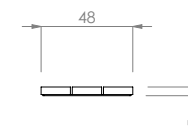

IVY

IVY BACKREST

**STRAT
BACKREST ARMREST**