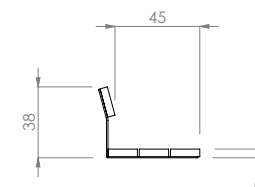

IVY

IVY BACKREST

**STRAT
BACKREST ARMREST**