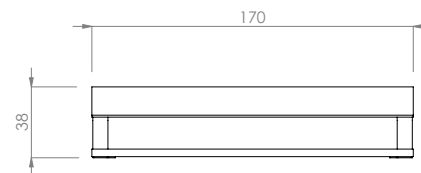

IVY

IVY BACKREST

**STRAT
BACKREST ARMREST**