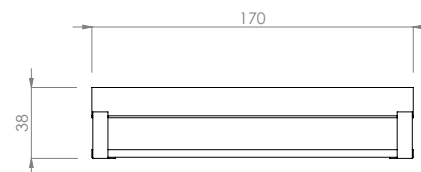

IVY

IVY BACKREST

**STRAT
BACKREST ARMREST**