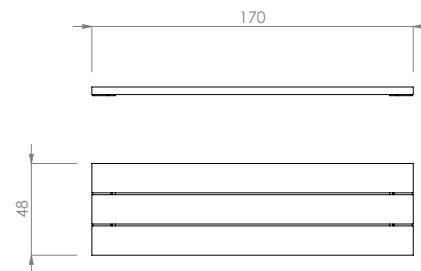

IVY

IVY BACKREST

**STRAT
BACKREST ARMREST**