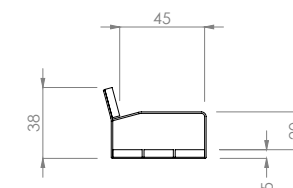

IVY

IVY BACKREST

**STRAT
BACKREST ARMREST**