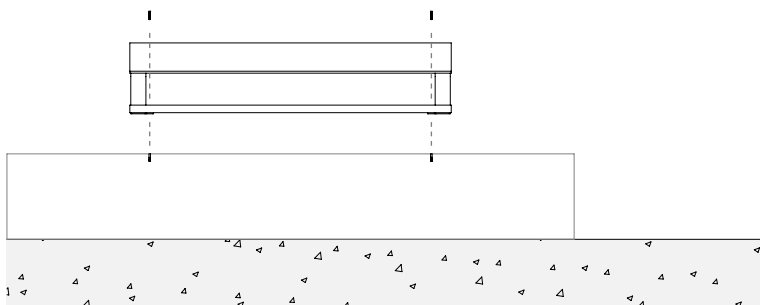

Sizes in cm

Material: Nordic pine PEFC™ wood or tropical wood FSC® certified.

Weight: Ivy (32kg) / Ivy Backrest (56kg) / Ivy Backrest Armrest (60kg).

Placement system

Fixing with threaded screws into the wall.

IVY

IVY BACKREST

**STRAT
BACKREST ARMREST**